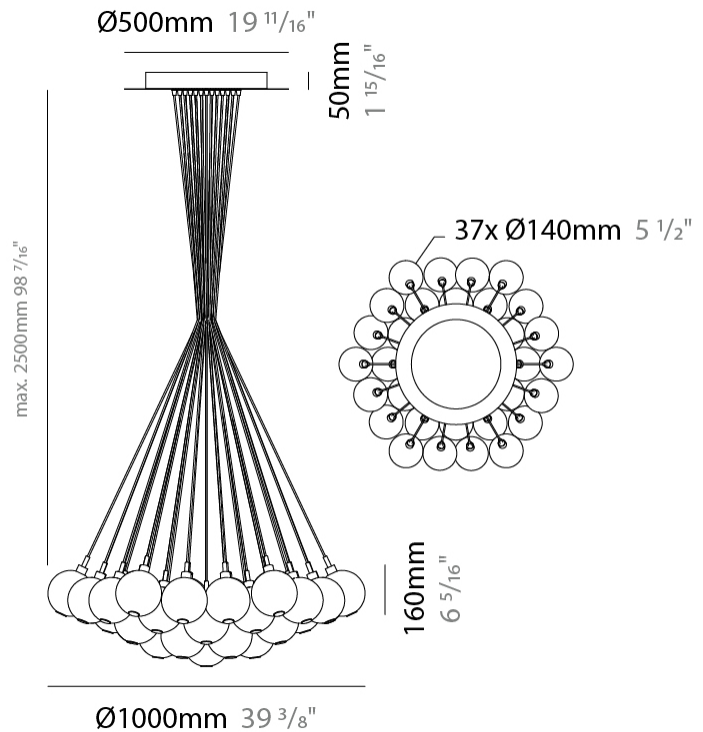

PROJECT	
TYPE	
SPECIFIER	
QUANTITY	
DATE	

OSCURA - 37 LIGHT CLUSTER SUSPENSION

D141140-

base number Finish
Options

1. To build a product code in our configurator select the specify button on the base model # product page
2. To build a manual product code on this datasheet choose from the options listed below in blue font and add the suffix to the base model #

GENERAL

Series: Oscura
Subseries: Oscura - 37 Light Cluster
Brand: Cangini & Tucci
Division: Design
Mounting Type: Suspension
Mounting Location: Ceiling
Subcategory: Pendant

PHYSICAL

Shape: Round
Diameter (mm): 1000
Diameter (in): 39 ³/₈"
Height (mm): 160
Height (in): 5 ⁷/₈"
Max. Overall Height (mm): 2660
Max. Overall Height (in): 64 ¹⁵/₁₆"
Light Distribution: Omnidirectional
Weight (kg): 18.20
Weight (lbs): 40.12
Fixture Finish: [AMB](#) / [BLK](#) / [BRZ](#) / [GLD](#) / [GRN](#) / [PNK](#) / [RGD](#) / [RUB](#) / [SKB](#) / [SMK](#) / [STE](#) / [TOB](#) / [TRA](#)
Holder Finish: PSS
Fixture Material: Glass / Metal
Cable Details: 2500mm cable

ELECTRICAL

Number of Lamps: 37
Lamp Type: LED Retrofit
Bulb Included: Bulb Not Included
Total Output Wattage (W): 148
Max. Wattage Per Lamp (W): 4
Lamp Base: G9
Input Voltage (V): 120

LED

OPTICAL

RATINGS AND CERTIFICATIONS

Certified By: Certified for North American Standards
IP rating: IP20